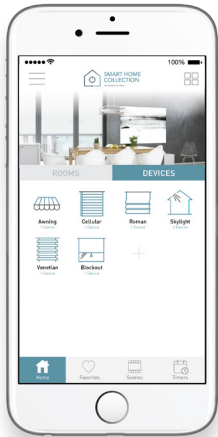

ACCESSORIES AVAILABLE:

- Charger for Smart Home Collection Battery Shades.
- Solar Panel for Smart Home Collection Battery Shades.

CONTROL OPTIONS AVAILABLE:

- Remote control that can be used to set motor limits. Flush mount to the wall for a conventional look with no need to cut into the wall.
- App for mobile devices is available. Program the top and bottom limits and receive notifications when the battery needs recharging. Integrate with popular control systems.
- Smart Home Collection Battery Shade Sun Sensor.
- Smart Home Collection Battery Shade Wi-Fi to 433 2-way RF Bridge Kit, the Rollease Automate™ Pulse 2 Hub.
- Wall Switches.

Smart Home Collection Battery Shade Parts & Accessories

**SMART HOME
COLLECTION**

by BUDGET BLINDS®

driven by **ROLLEASE ACMEDA**

Left to right: Mobile app for smart devices, handheld remote, Automate solar panel v2, 5V motor in window, Automate Pulse 2 Hub.